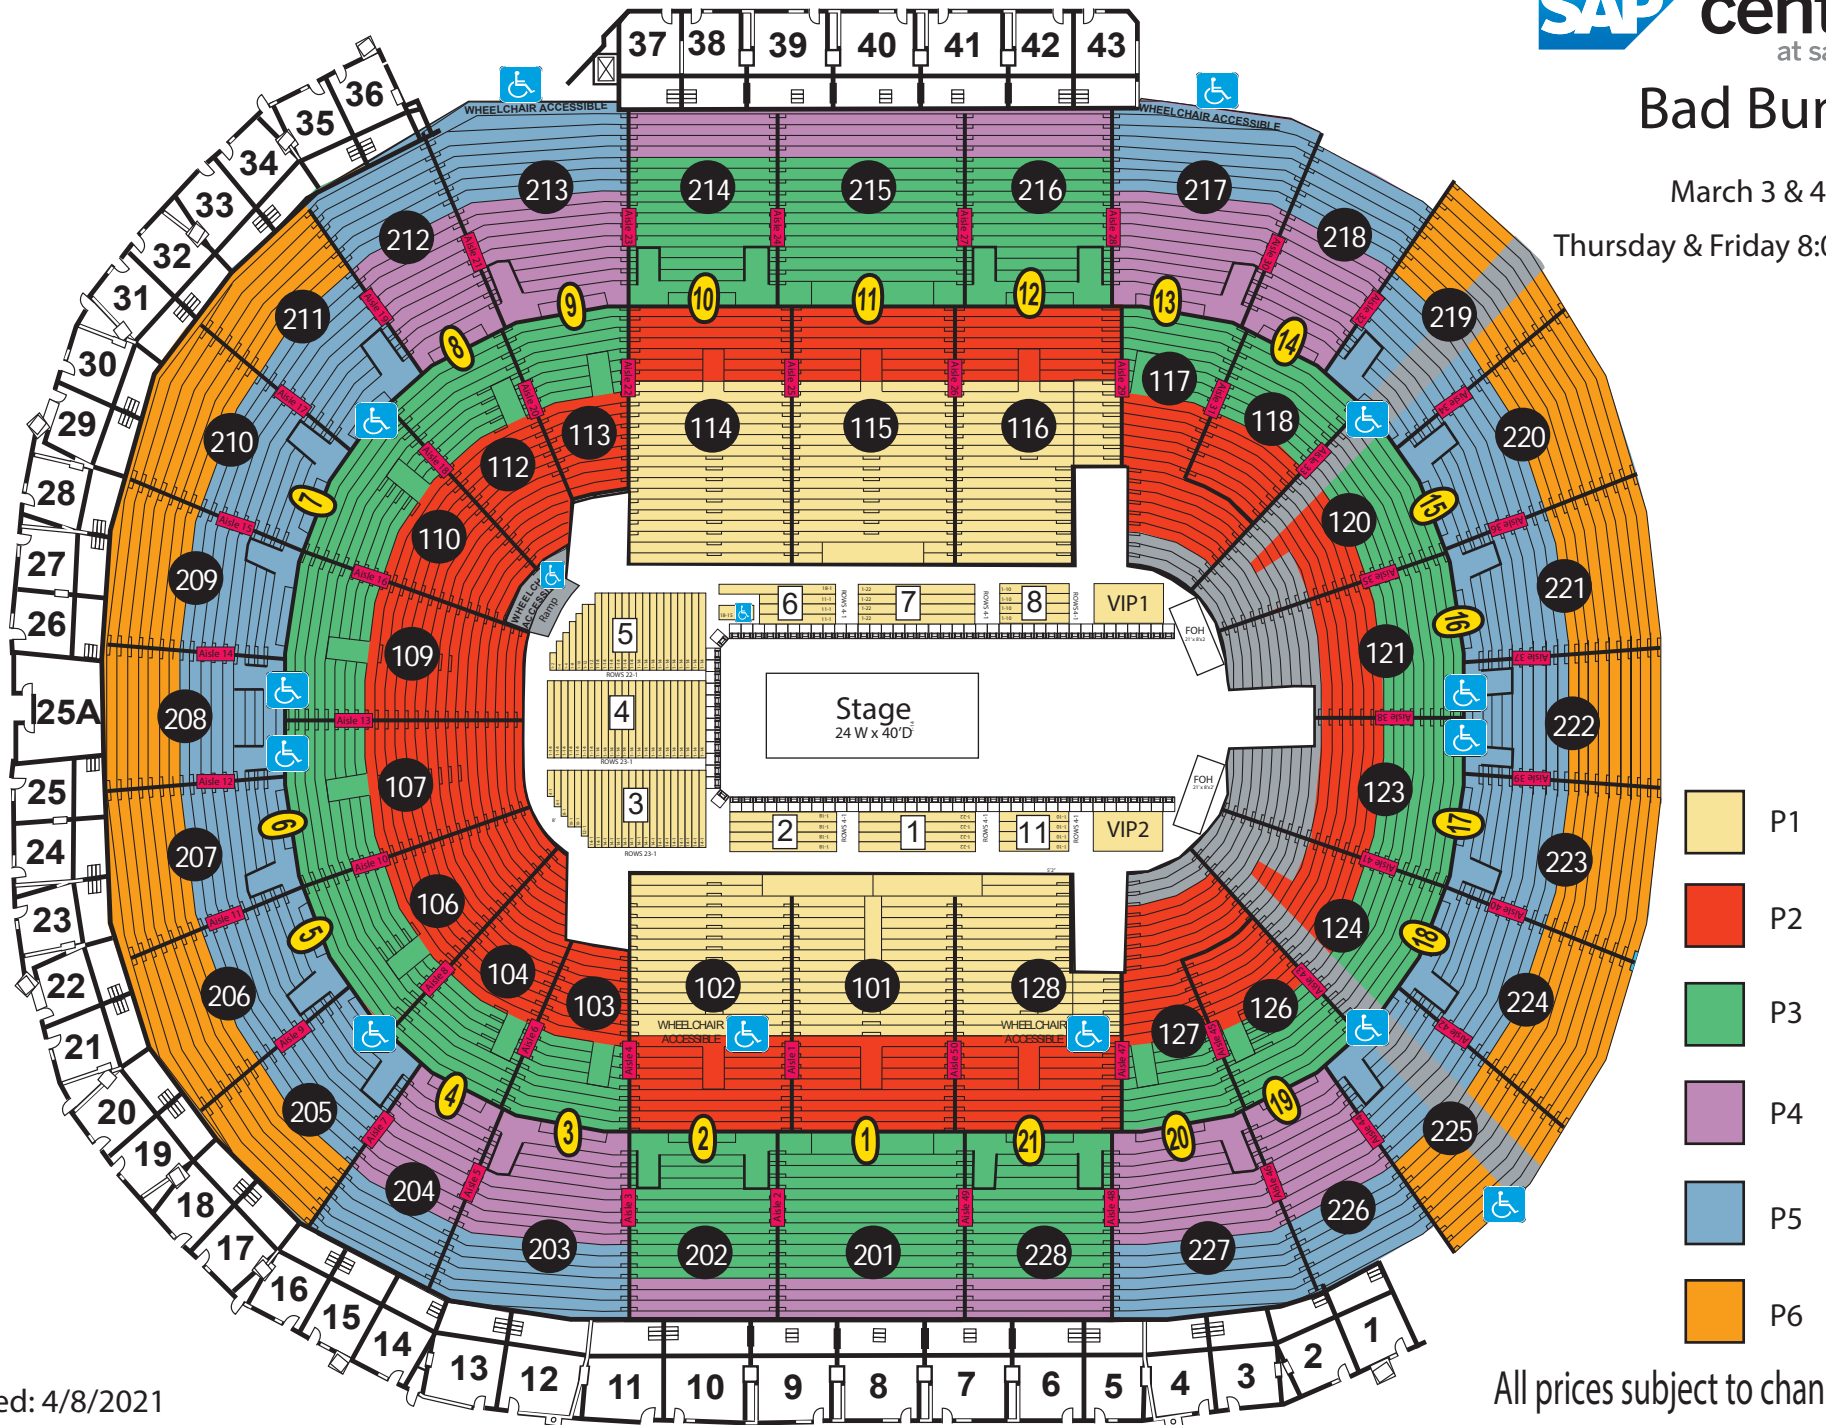

Bad Bunny

March 3 & 4, 2022

Thursday & Friday 8:00 PM

- P1
- P2
- P3
- P4
- P5
- P6

All prices subject to change

Revised: 4/8/2021

*Stage position and layout subject to change.

Seats are numbered left to right as you are facing your seats, except Floor 1 which is reversed.